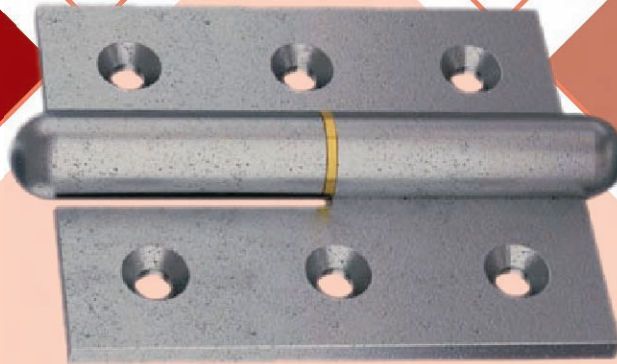

ASHTBHUIJ ENTERPRISES PVT. LTD.

an INDIAN
Manufacturer
& Exporter of
HIGH
CLASS

HINGES

HINGES

ID: 9001

Item: Hinge
Size (mm): 270
Material: Iron

ID: 9002

Item: Hinge Front
Size (mm): 295
Material: Iron

ID: 9003

Item: 'S' Hook With Bolt
Size (mm): 180
Material: Iron

ID: 9004

Item: Hinge Front
Size (mm): 165, 250
Material: Iron

ID: 9005

Item: Blind Hinge -
Brick/Wood
Size (mm): 165x125
Material: Iron

ID: 9006

Item: Hinge Front
Size (mm): 405
Material: Iron

ID: 9007

Item: Hinge Front
Size (mm): 405
Material: Iron

ID: 9008

Item: Lift Strap Hinge
Size (mm): 102, 152, 203,
254
Material: Iron

ID: 9009

Item: Hinge
Size (mm): 275
Material: Iron

ID: 9010

Item: Tee Hinge - Light
Size (mm): 100, 150, 200,
254, 300
Material: Iron

HINGES

ID: 9101

Item: Cast Iron Butt Hinge
Size (mm): 63, 76, 100
Material: Iron

ID: 9102

Item: Lift Off Hinge Left/Right
Size (mm): 100
Material: Iron